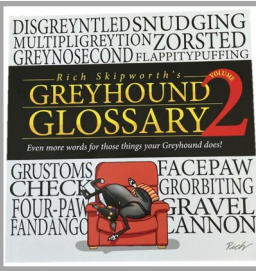

AEROGREYNAMICS EARPNOTISM
ZOOMIE GRURDLING GREYVITY
RUBBERNOZEDOZE GREYPNOSIS