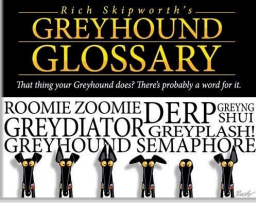

AEROGREYNAMICS EARPNOTISM
ZOOMIE GRURDLING GREYVITY
RUBBERNOZEDOZE GREYPNOSIS