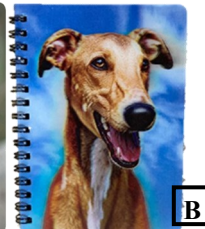

Approx. size 6 x 4 cm

£2.99

**Lovely Art Deco Brooch.** Available in Pewter. Ideal gift for the Greyhound or Galgo lover! Size: 2" x 2"

£7.00

Don't forget you can pay over the phone

01784 483206

**3D Note Book** Wiro bound 50 ruled leaves. Size approx. 6" x 4" Choice of 2 designs A -Brindle or B -Red

£2.95 each

**Magnetic Notepad** featuring a greyhound. Approx. 50 leaves per pad. Printed throughout. Large half moon shape magnet on reverse of pad, handy to put on your fridge.

Size 4" x 4"

£2.50

**Collapsible silicone dog bowl** - very handy for anytime you travel with your hound. The collapsible design makes it easy to carry and the carabiner fitment means it can be clipped onto any bag or lead.

£5.00

LIMITED STOCK ITEMS AVAILABLE ON OUR WEBSITE

<https://greyhoundsinneed.co.uk/shop/>

**Lovely Canvas shopper bag** printed with a silhouette of a galgo's head on one side. One small zipped pocket inside, toggle closure. Premium quality and perfect for shopping trips.