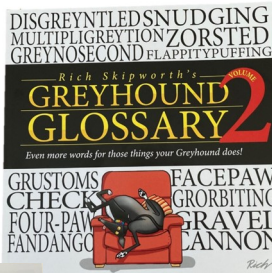

**DON'T FORGET YOU CAN ORDER BY PHONE 01784 483206**

**GIN Notelets** Pack of 5 notelets with envelopes. All featuring GIN rescue dogs now happily homed. Size approx. 6" x 4" **£3.00**

**Galgo Shelter Notelets** Pack of 5 notelets with envelopes. All featuring rescued galgos. Size approx. 6" x 4" **£3.00**

**Greyhound Glossary Volume 2 by Richard Skipworth.** This paperback book is a collection of cartoons of Richard's black greyhound called Magic, doing the things that greyhounds do combined with handy definitions of these quirky, greyhound traits. 108 pages of fun, perfect gift for the greyhound lover. **£15.00**